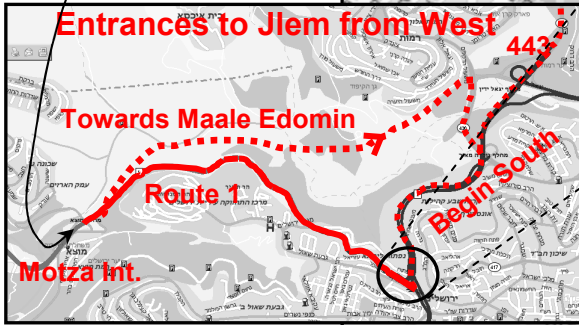

Directions to the Ross Building

Driving from Tel Aviv

Walking from Cent. Bus Station

Begin South:
from 443 and
HaArazim Tunnel
Recommended!

Givat Mordechai Int.

T. Light ○