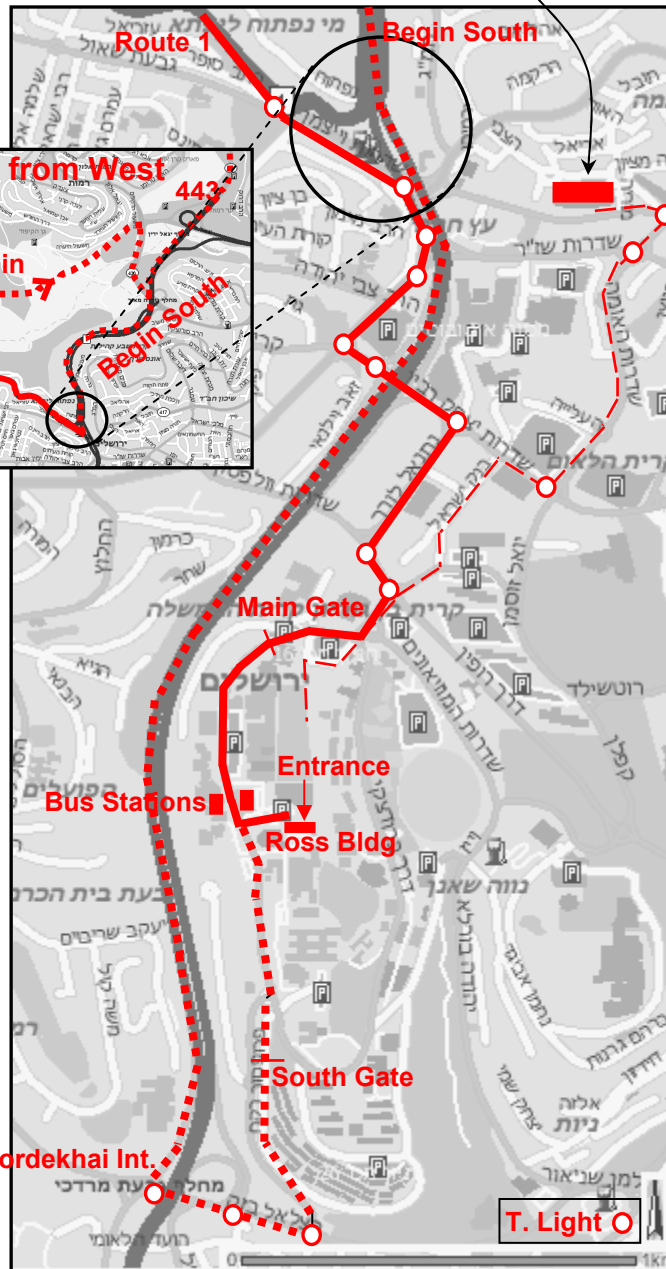

Directions to the Ross Building

Driving from Tel Aviv

Walking from Cent. Bus Station

Begin South:
from 443 and
HaArazim Tunnel
Recommended!

Givat Mordechai Int.

T. Light ○